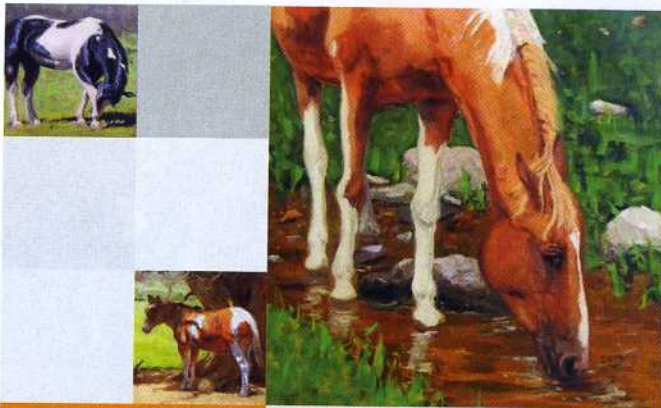

Capturing the
beauty and spirit
of equine life.

Drew Sarka
Colorado's Premier Western Artist

View select works now available for purchase online
<https://squareup.com/store/drew-sarka>